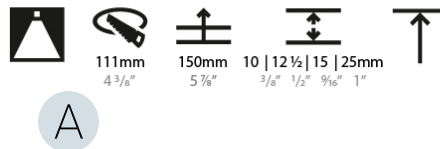

GENERAL

Series: Bioniq
 Subseries: Bioniq Round Deep
 Brand: Prolicht
 Division: Architectural
 Mounting Type: Trimless
 Mounting Location: Ceiling
 Subcategory: Downlight

PHYSICAL

Shape: Round
 Diameter (mm): 107
 Diameter (in): 4 3/16
 Height (mm): 130
 Height (in): 5 1/8
 Ceiling Thickness (mm): 10 / 12.5 / 15 / 25
 Ceiling Thickness (in): 3/8 or 1/2 or 9/16 or 1
 Min. Recessing Depth (mm): 150
 Min. Recessing Depth (in): 5 7/8
 Light Distribution: Downlight
 Weight (kg): 0.646
 Weight (lbs): 1.42
 Fixture Finish: SSR / BKV / CWI / CRY / HAB / LAG / UFT / ITA / RUA / RUR / MIC / FTG / MYG / TWT / LOD / PUS / FRO / FUP / KIA / POP / BLS / SPG / MEY / GOH / GUM / CHC / COM / ABZ / JAG / OBR / MOS / ROR
 Fixture Material: Aluminum Die Cast
 Cut-out Measurements: Ø 111mm / 4 3/8"
 Upon Request: Unique Ceiling Thickness

LED

Number of LEDs: 1
 Color Temperature (°K): 2700 / 3000 / 3500 / 4000
 Max. Delivered Lumen (lm): 876 / 909 / 955 / 974
 Nominal Lumen (lm): 1304 / 1352 / 1421 / 1450
 CRI: >90 CRI
 Efficiency (%): 87.9 / 88.4 / 87.9
 Lamp Life (hrs): 50000
 Upon Request: RGB-W Tunable White Special Color Temperature Special LED

OPTICAL

Reflector°: 18 / 42 / 60
 Optic°: Lens Pack - No Lens / Linear Spread Lens / Honeycomb / Spread Lens
 Upon Request: Special Beam Angles

RATINGS AND CERTIFICATIONS

382, F 416-247-9319, www.zaneen.com
 Certified by Intertek for North American Standards at the end of the existing Model #. For assistance on 'custom' specifications, contact zteam@zaneen.com.
 In a constant effort to supply the best product, we reserve the right to change specifications or materials without notice. The most recent specification sheets are found at zaneen.com
 IP rating: IP20